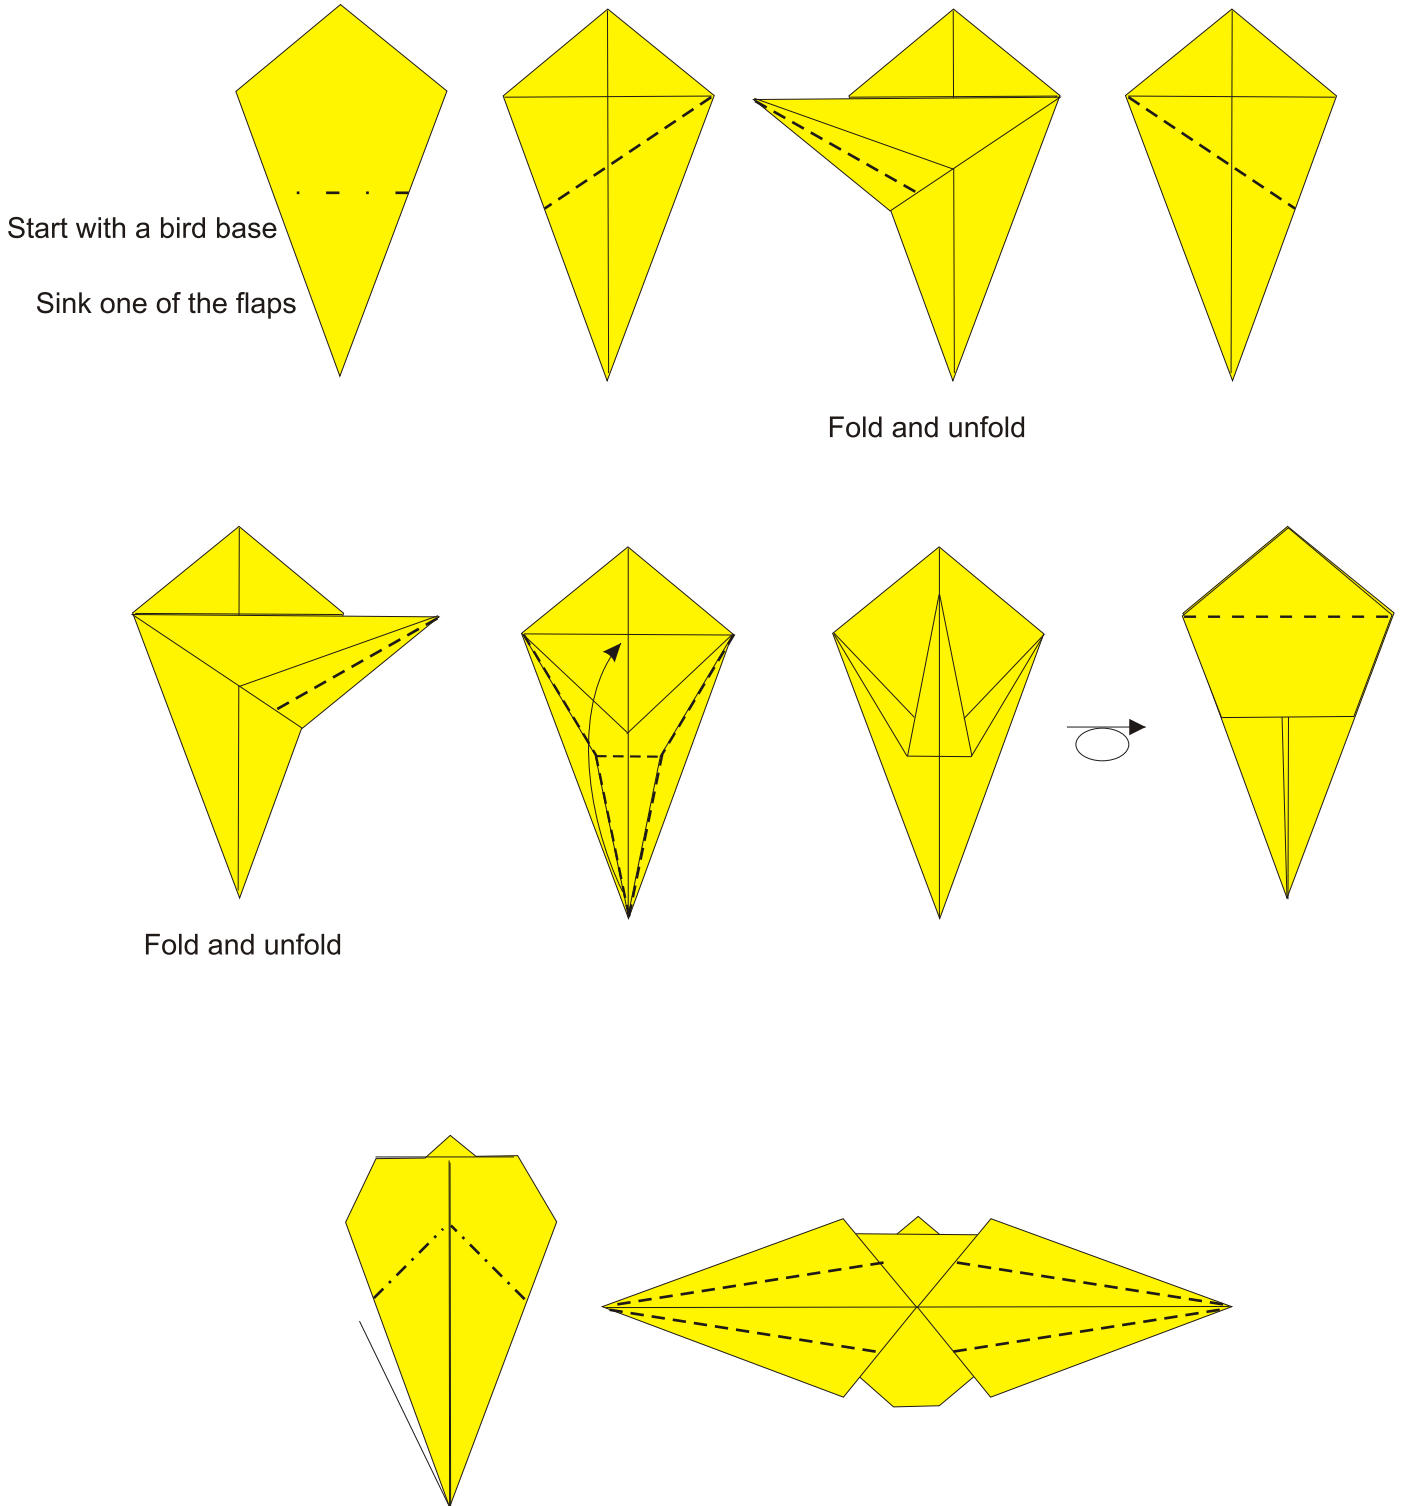

Nandu by Maciej Błaszak

Page 1 of 2

Diagrams by M. Błaszak 2002